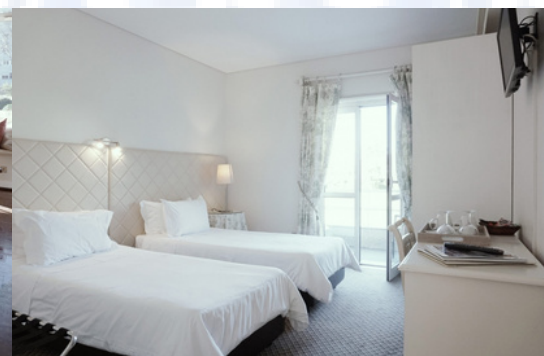

Dining Reservations / Accommodation Enquiries may be made direct to:

- Email: reception@oportocricketclub.com
- Tel: (+351) 226 052 720
- Address: Rua do Campo Alegre, 532 4150-170, Porto, Portugal

Website: <https://www.oportocricketclub.com/>